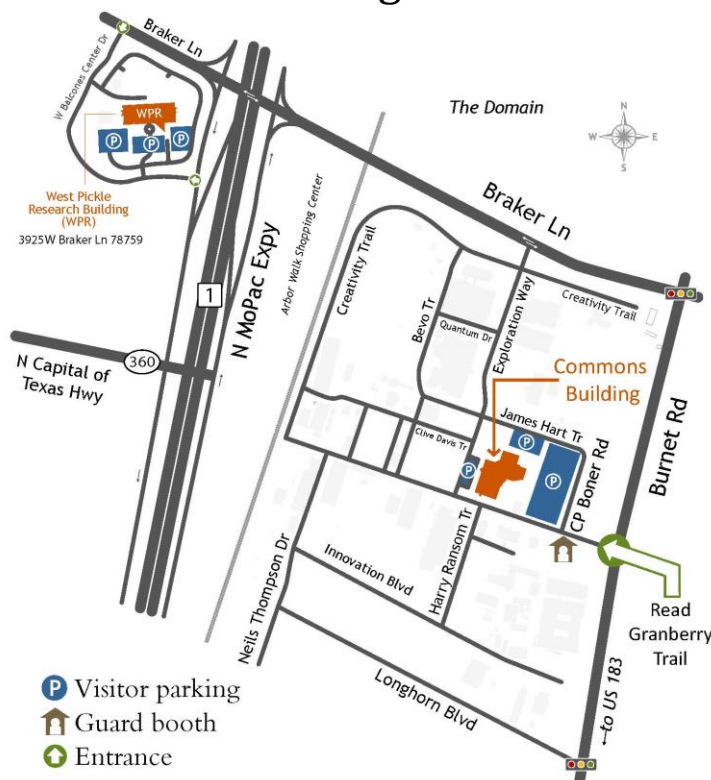

Commons Building Prepaid Visitor Parking Permit

Program:

Quality Monitoring Program

Valid Date(s):

November 11-14, 2019

Important:

- Permit must be displayed on the dashboard of your vehicle •
- Permit is only valid in Visitor Parking areas on date(s) shown above •
- Parking in other areas may result in the issuance of a citation •
- Not valid in spaces marked “University Vehicle at all times” •

Parking Information for the Commons Building

Street Address:

10100 Burnet Road, Building 137
Austin, TX 78758
(between U.S. 183 and Braker Lane)

Enter through Burnet Road entrance. Take immediate right on C.P. Boner Road. Park in the parking lot on your left – directly in front of the Commons Building. If this lot is full, you may park by the water tower.

Wheelchair accessible spaces with ramps are located on the west and north sides of the building.

The permit portion of this page must be displayed on your dashboard throughout your program. Failure to do so may result in the issuance of a citation.