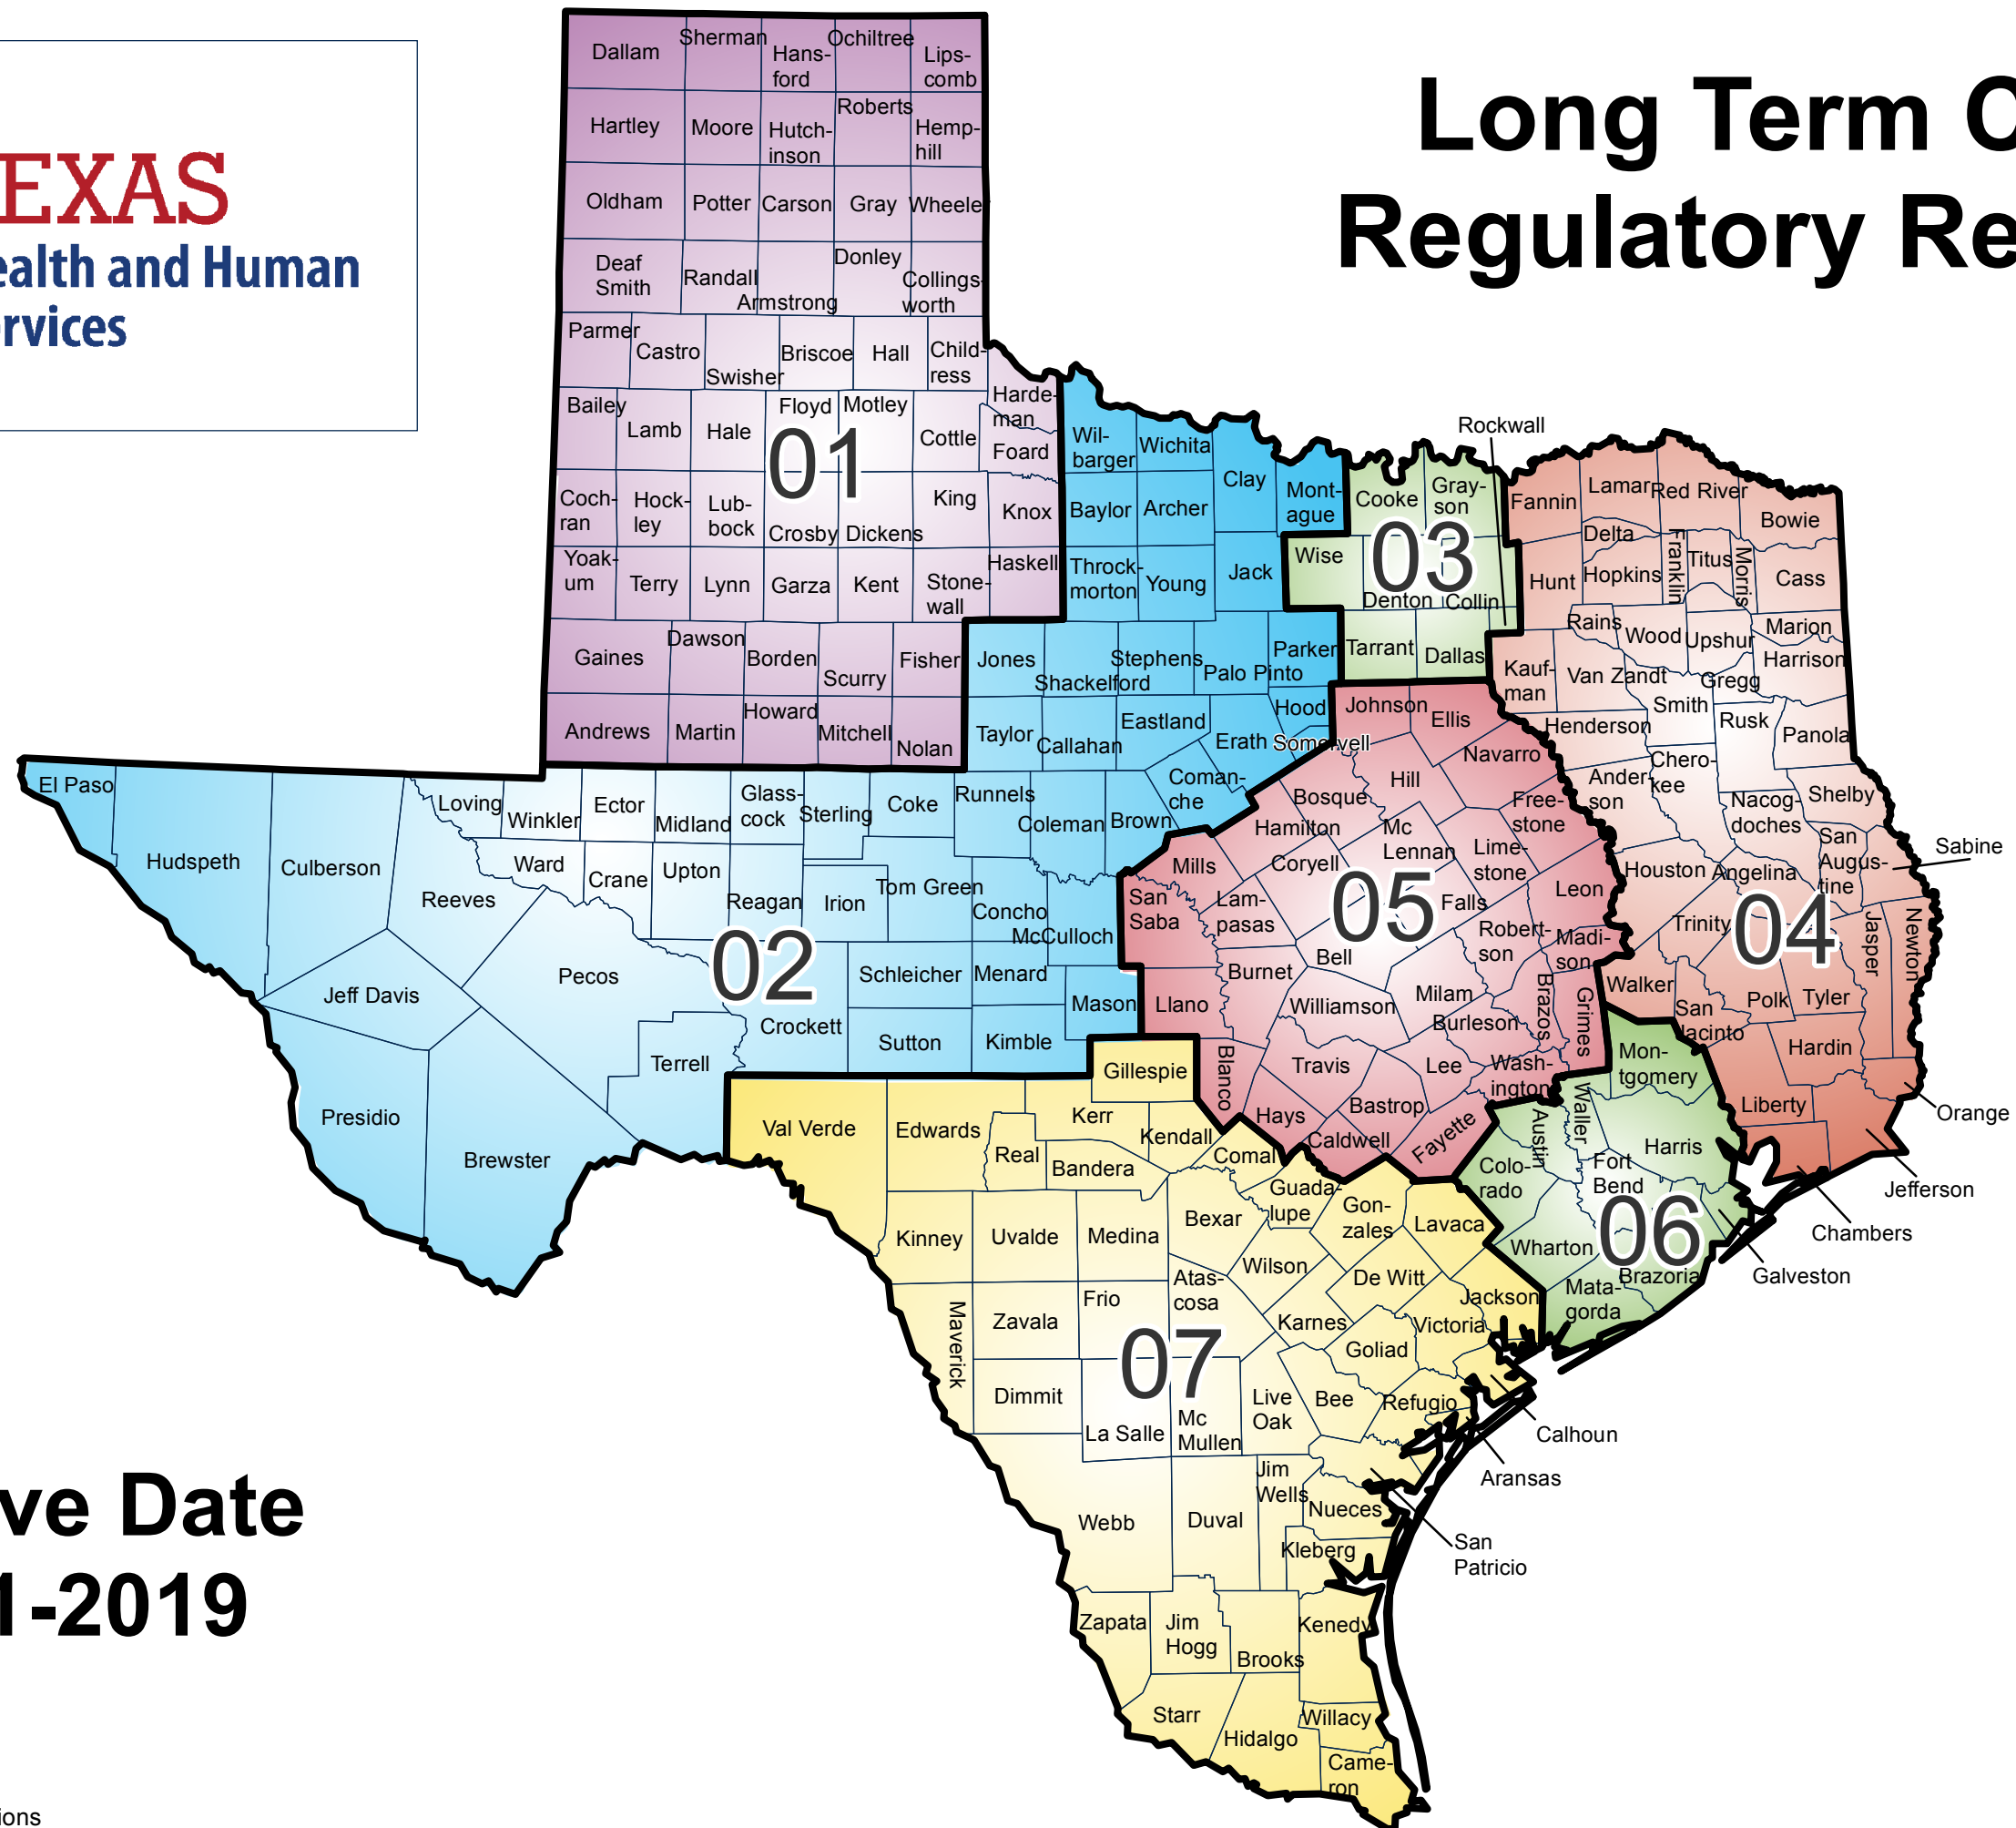

TEXAS
Health and Human
Services

Long Term Care Regulatory Regions

Effective Date
11-01-2019

Region 1

Counties: Andrews, Armstrong, Bailey, Borden, Briscoe, Carson, Castro, Childress, Cochran, Collinworth, Cottle, Crosby, Dallam, Dawson, Deaf Smith, Dickens, Donley, Fisher, Floyd, Foard, Gaines, Garza, Gray, Hale, Hall, Hansford, Hardeman, Hartley, Haskell, Hemphill, Hockley, Howard, Hutchinson, Kent, King, Knox, Lamb, Lipscomb, Lubbock, Lynn, Martin, Mitchell, Moore, Motley, Nolan, Ochiltree, Oldham, Parmer, Potter, Randall, Roberts, Scurry, Sherman, Stonewall, Swisher, Terry, Wheeler, Yoakum

Region 2

Counties: Archer, Baylor, Brewster, Brown, Callahan, Clay, Coke, Coleman, Comanche, Concho, Crane, Crockett, Culberson, Eastland, Ector, El Paso, Erath, Glasscock, Hood, Hudspeth, Irion, Jack, Jeff Davis, Jones, Kimble, Loving, Mason, McCulloch, Menard, Midland, Montague, Palo Pinto, Parker, Pecos, Presidio, Reagan, Reeves, Runnels, Schleicher, Shackelford, Somervell, Stephens, Sterling, Sutton, Taylor, Terrell, Throckmorton, Tom Green, Upton, Ward, Wichita, Wilbarger, Winkler, Young

Region 3

Counties: Collin, Cooke, Dallas, Denton, Grayson, Rockwall, Tarrant, Wise

Region 4

Counties: Anderson, Angelina, Bowie, Camp, Cass, Chambers, Cherokee, Delta, Fannin, Franklin, Gregg, Hardin, Harrison, Henderson, Hopkins, Houston, Hunt, Jasper, Jefferson, Kaufman, Lamar, Liberty, Marion, Morris, Nacogdoches, Newton, Orange, Panola, Polk, Rains, Red River, Rusk, Sabine, San Augustine, San Jacinto, Shelby, Smith, Titus, Trinity, Tyler, Upshur, Van Zandt, Walker, Wood

Region 5

Counties: Bastrop, Bell, Blanco, Bosque, Brazos, Burleson, Burnet, Caldwell, Coryell, Ellis, Falls, Fayette, Freestone, Grimes, Hamilton, Hays, Hill, Johnson, Lampasas, Lee, Leon, Limestone, Llano, Madison, McLennan, Milam, Mills, Navarro, Robertson, San Saba, Travis, Washington, Williamson